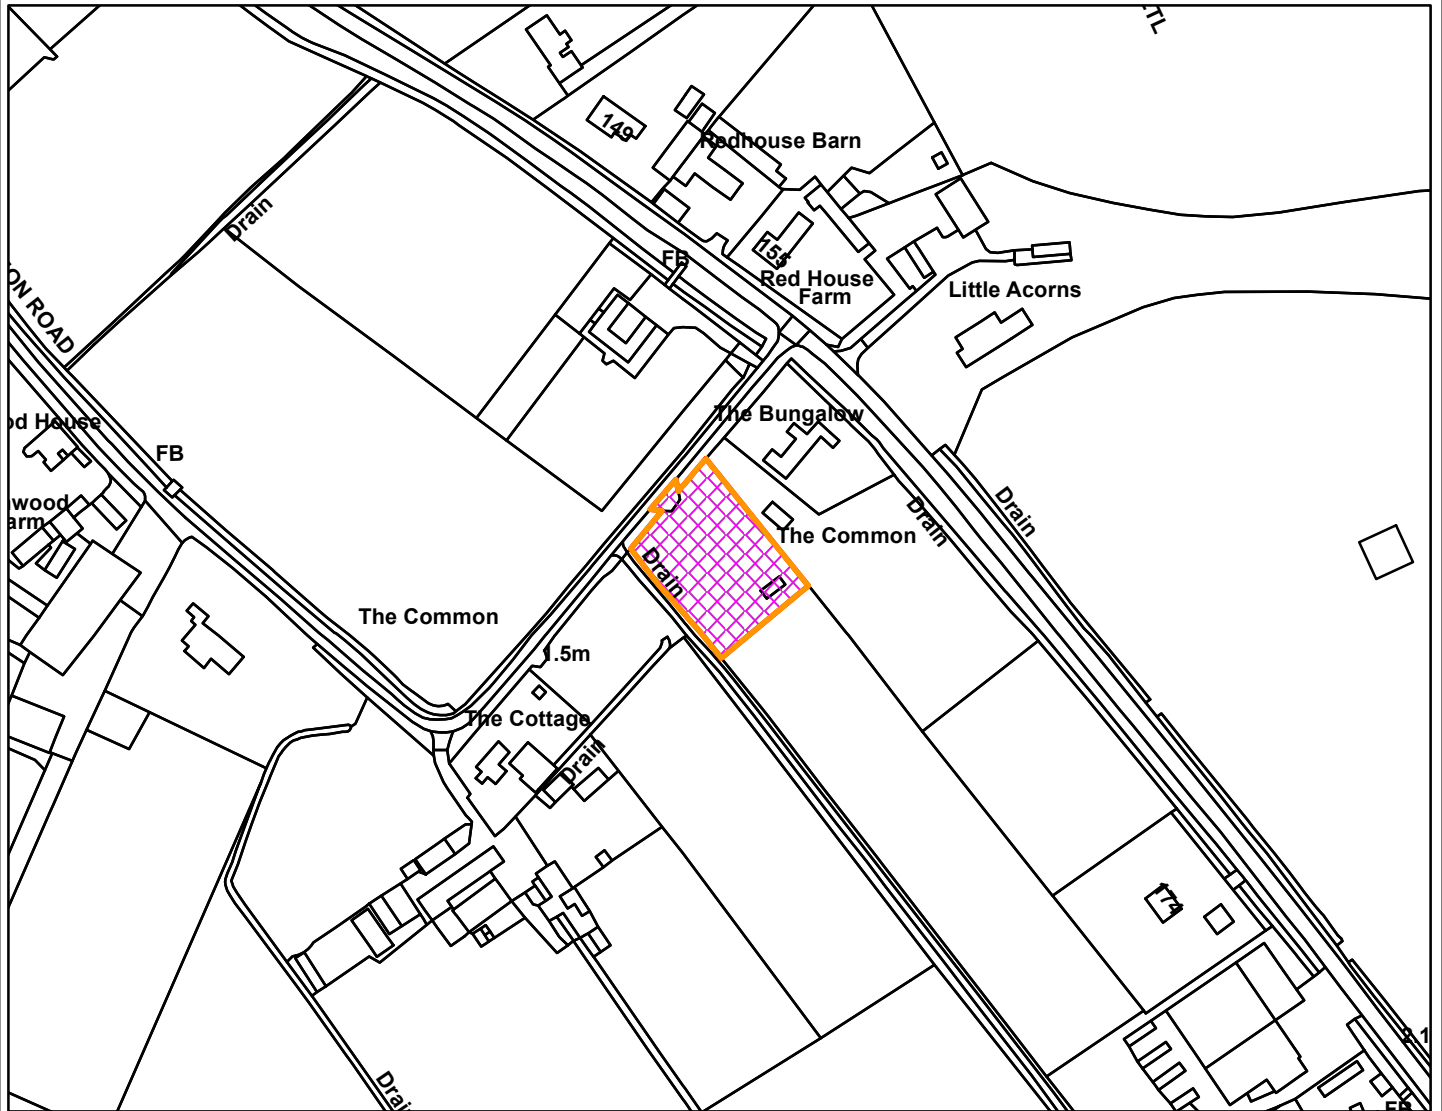

Land SW of The Bungalow Common Road South Walton Highway PE14 7ER

Legend

Blank legend box

Scale: 1:2,500

Reproduced from the Ordnance Survey map with permission of the Controller of His Majesty's Stationery Office © Crown Copyright 2023.

Unauthorised reproduction infringes Crown Copyright and may lead to prosecution or civil proceedings.

Organisation	BCKLWN
Department	Department
Comments	
Date	22/01/2025
MSA Number	0100024314